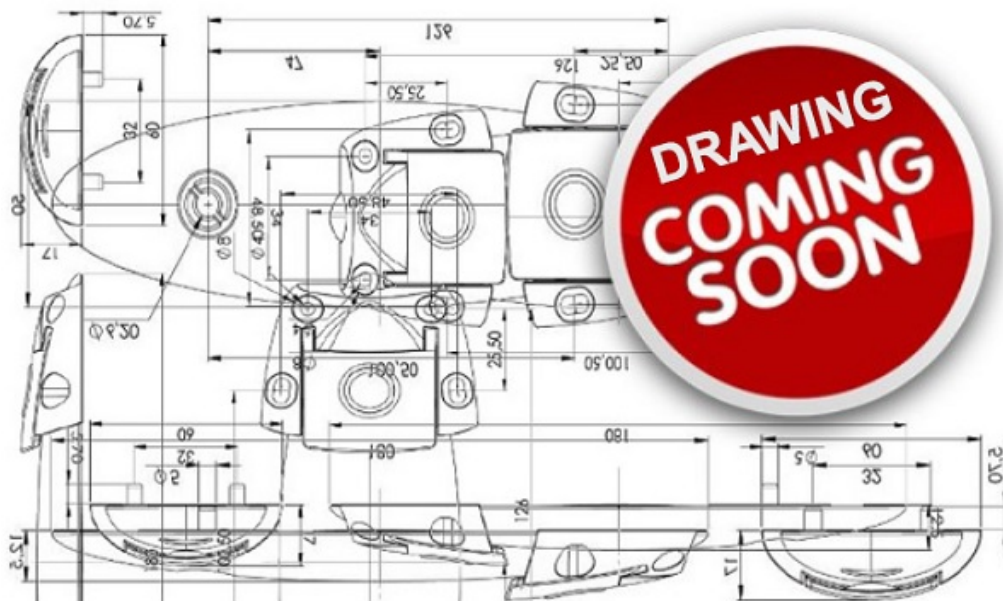

PRODUCT SHEET

Description:

Glass Connector "Mini" 4-Way, 90 Degree, Chrome Plated

Item number:

22.10.050-1

Units	Box	Carton	HS Code	Barcode
Pcs.	30	300	8302420090	 5704866082457

SISO A/S
Mileparken 11
DK-2740 Skovlunde
Denmark
VAT: DK 24786013